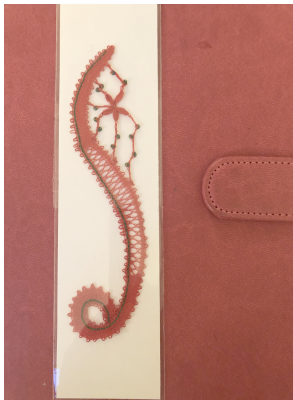

BOBBINLACE INTRODUCTION - Take your thread for a walk.

We start by working on your own design with two bobbins and build up from there.

Thursday mornings from 10 am to noon at my studio $60.00

[SUPPLIES INCLUDED](#)